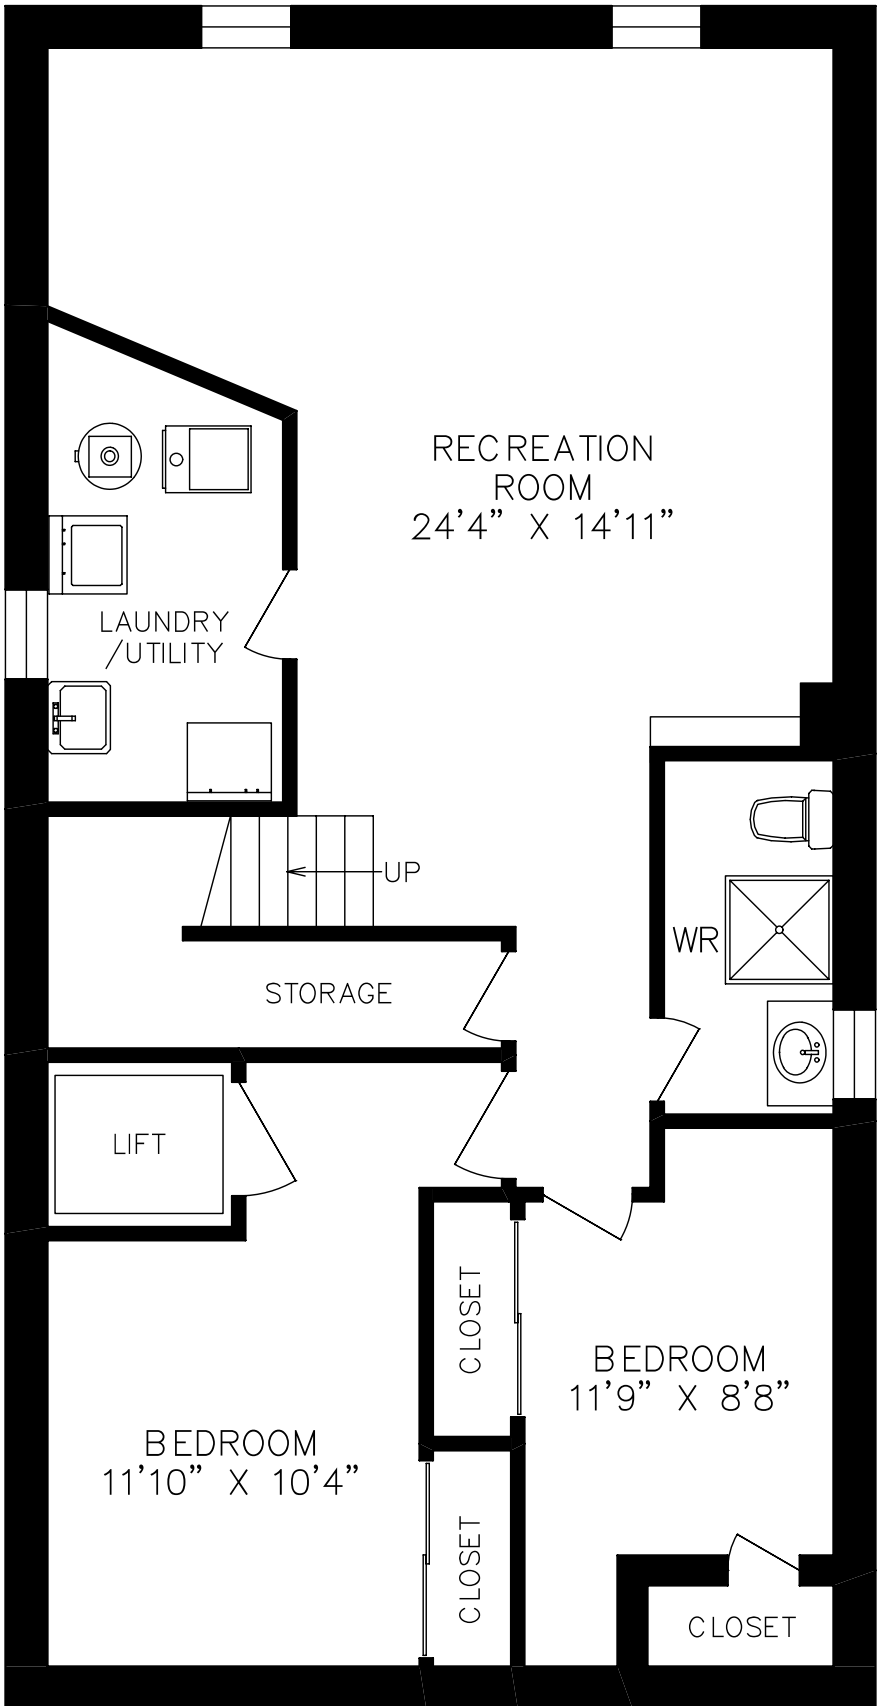

59 REGENCY CRESCENT

LOWER FLOOR
1148 SQUARE FEET

ACCUPlan
416 652 0958

PLANS AND AREA
CALCULATIONS ARE VERY
ACCURATE BUT MAY NOT BE 100%