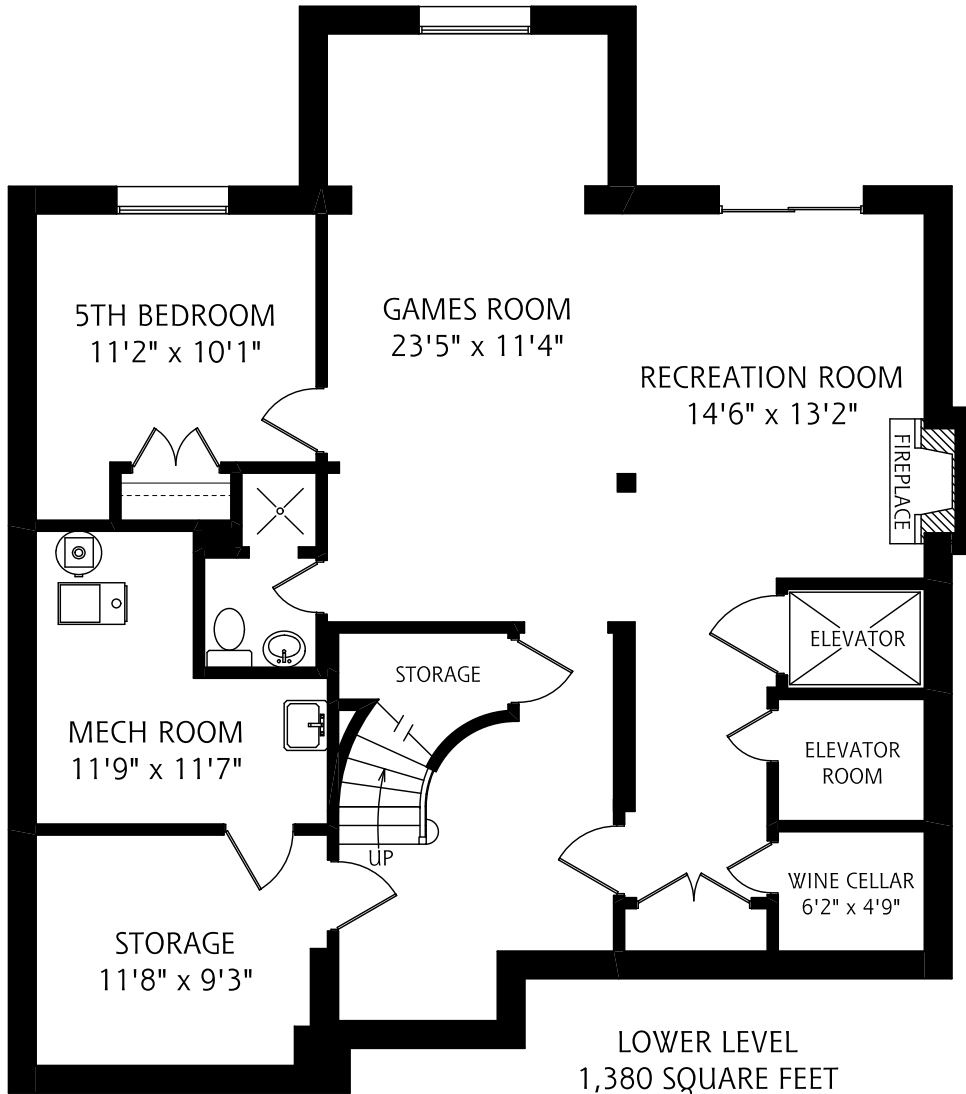

42 MONTE VISTA TRAIL

ALL MEASUREMENTS SHOULD BE CONSIDERED APPROXIMATE

JEFFREY KERR
BROKER

RE/MAX
Unique Inc., Brokerage
Independently Owned and Operated

(416) 424 - 2222

REAL FLOOR PLANS

www.realfloorplans.com