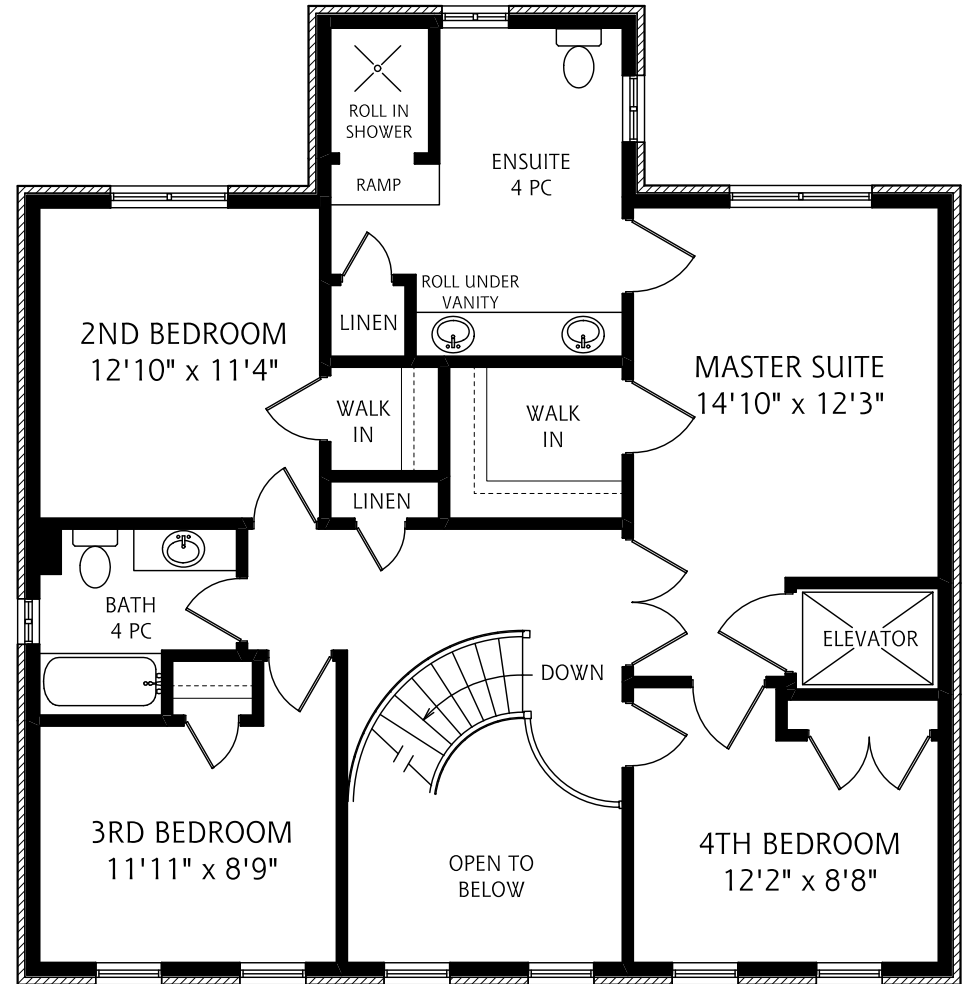

42 MONTE VISTA TRAIL

ALL MEASUREMENTS SHOULD BE CONSIDERED APPROXIMATE

JEFFREY KERR
BROKER

RE/MAX
Unique Inc., Brokerage
Independently Owned and Operated

(416) 424 - 2222

REAL FLOOR PLANS

www.realfloorplans.com