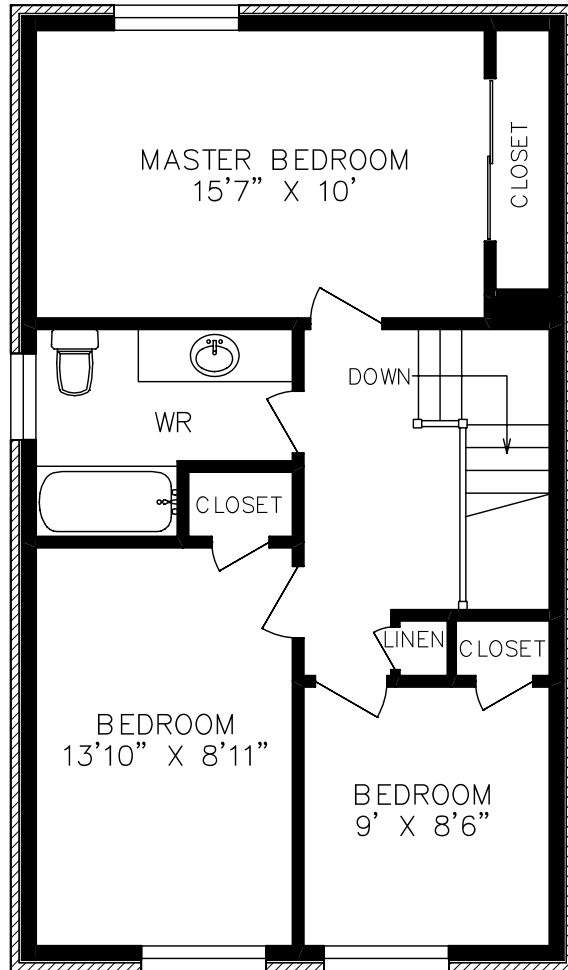

28 BIRCH COURT

SECOND FLOOR
657 SQUARE FEET

ACCUPlan
416 652 0958

PLANS AND AREA
CALCULATIONS ARE VERY
ACCURATE BUT MAY NOT BE 100%