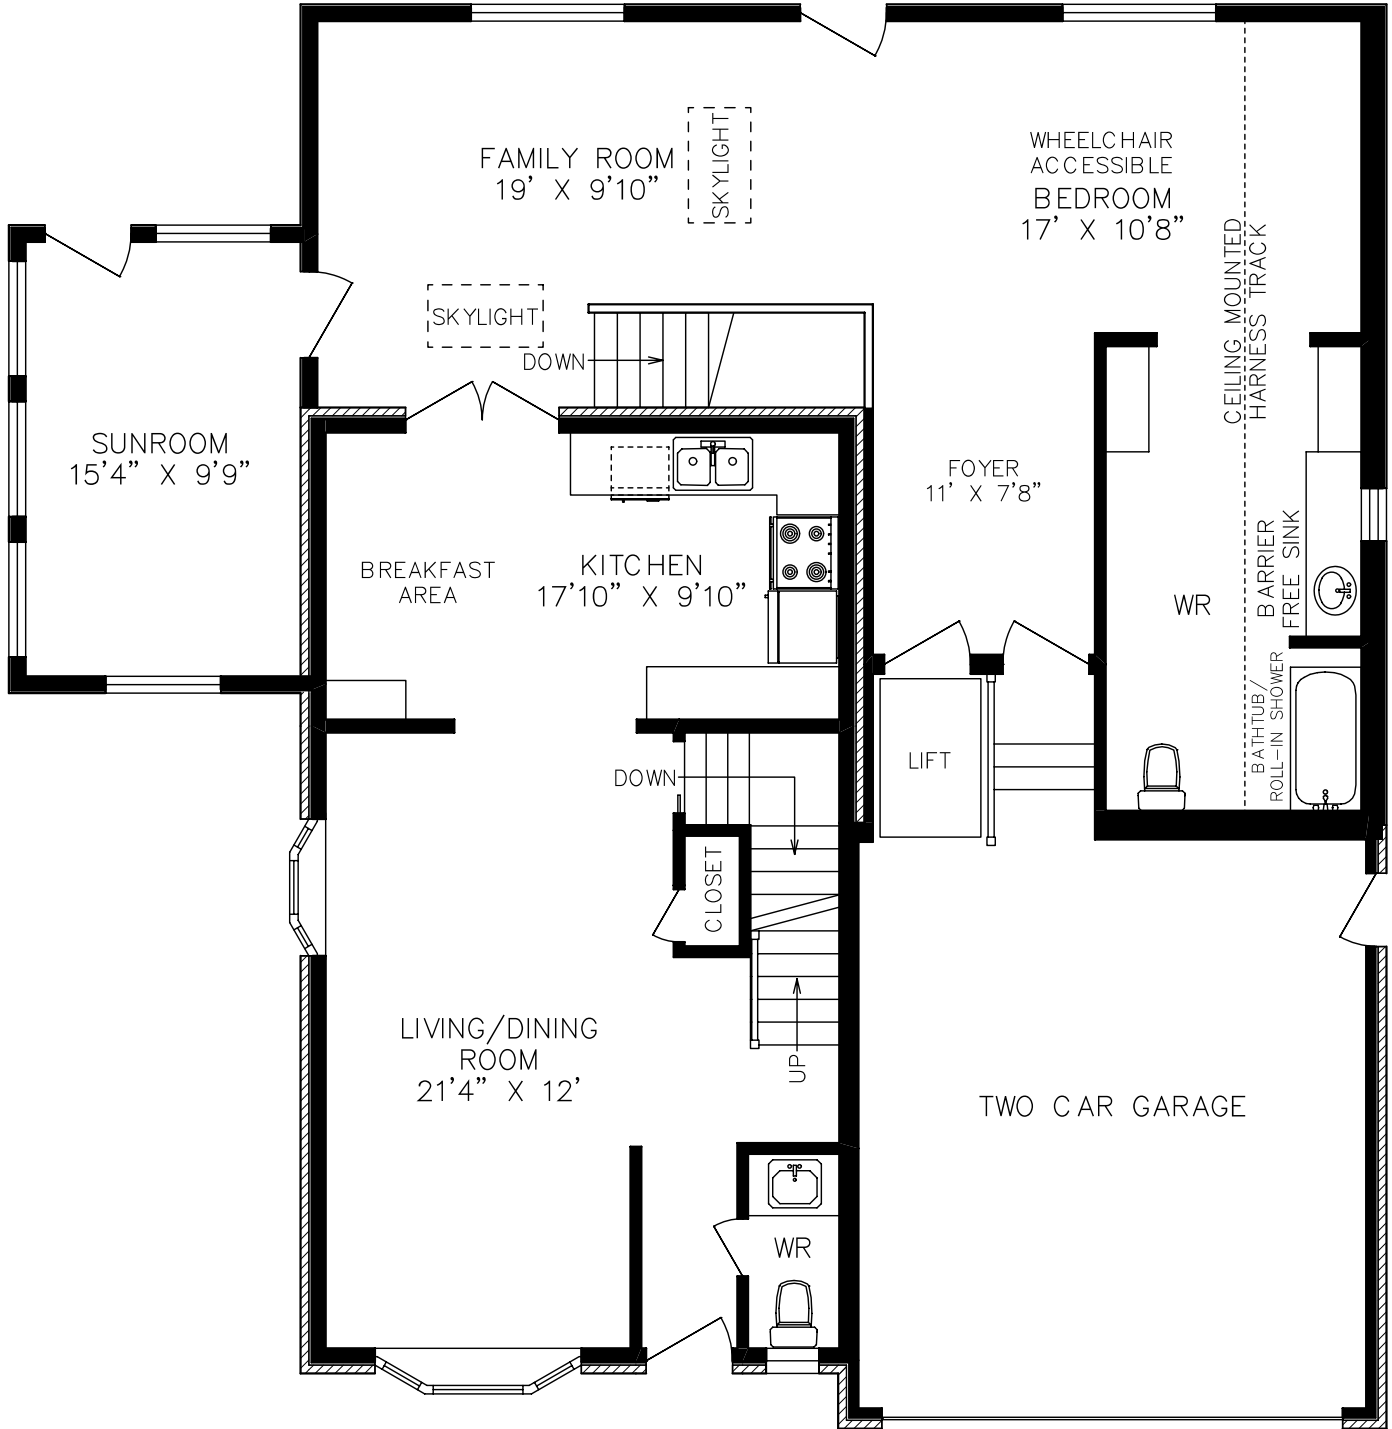

28 BIRCH COURT

MAIN FLOOR
1570 SQUARE FEET

AccuPlan
416 652 0958

PLANS AND AREA
CALCULATIONS ARE VERY
ACCURATE BUT MAY NOT BE 100%